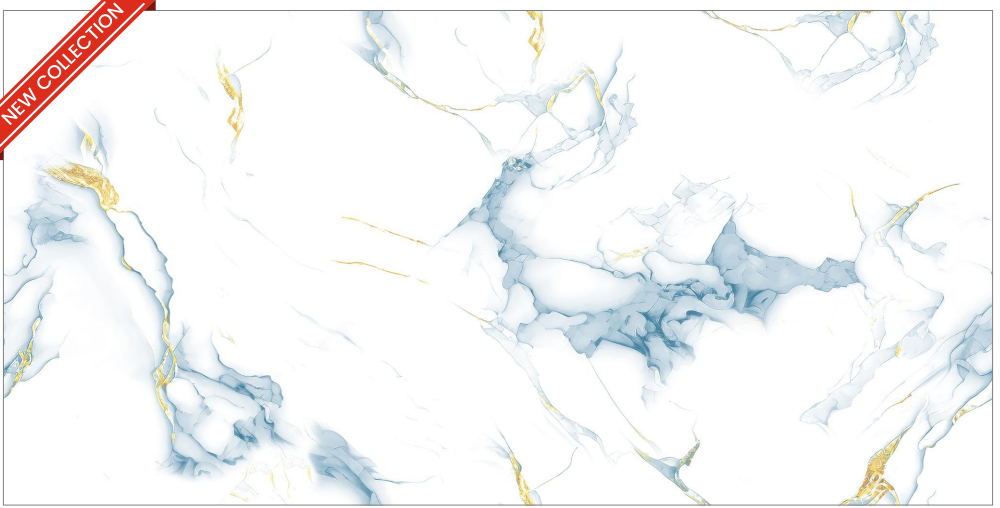

PGVT

600x
1200mm