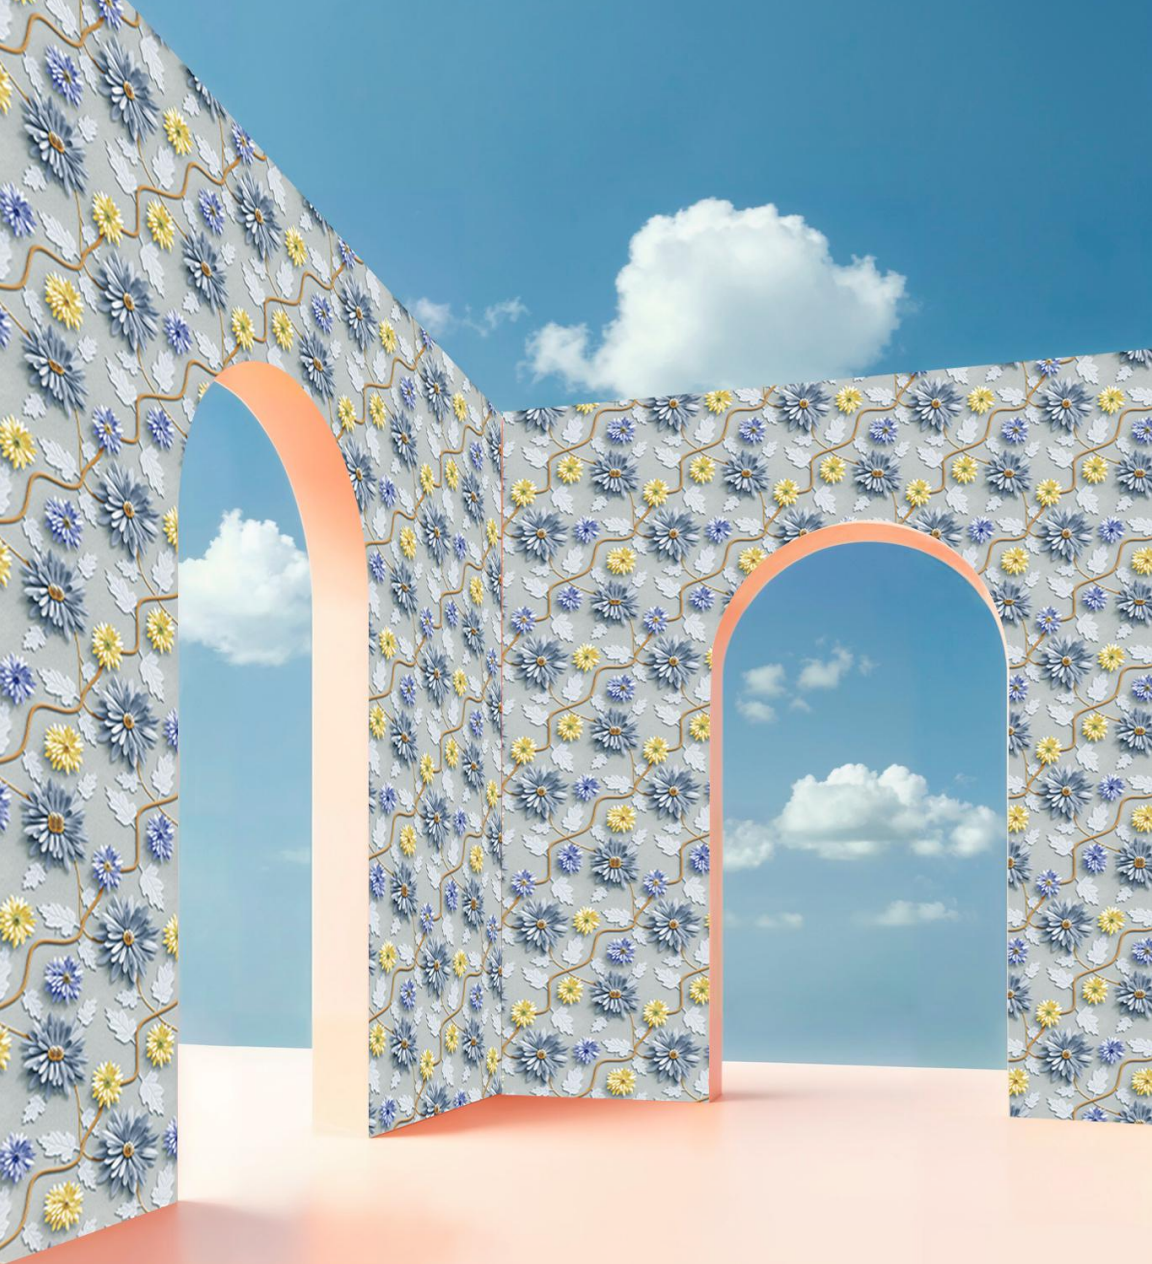

GLOSSY
Collection
600X1200MM