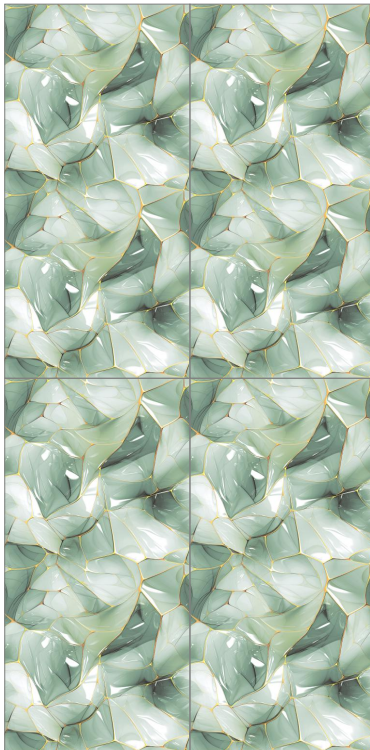

## PRISM AQUA

**PGVT**

**600x**  
1200mm

**PRISM GREY**

**Glossy** Finish

Endless

**PGVT**

**600x**  
**1200mm**

## **PRISM GREEN**

**Glossy** Finish

Endless