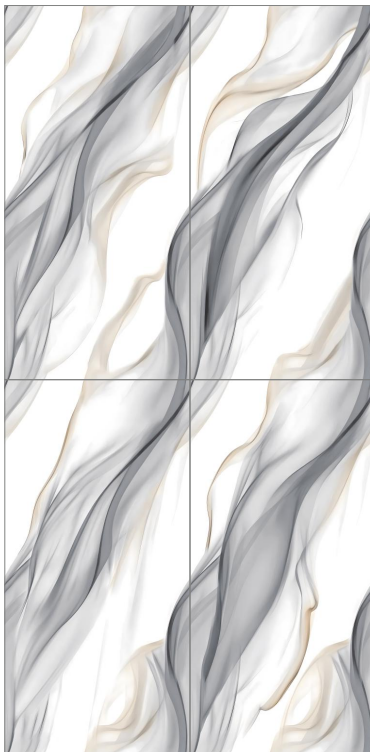

CLOUDY GREY