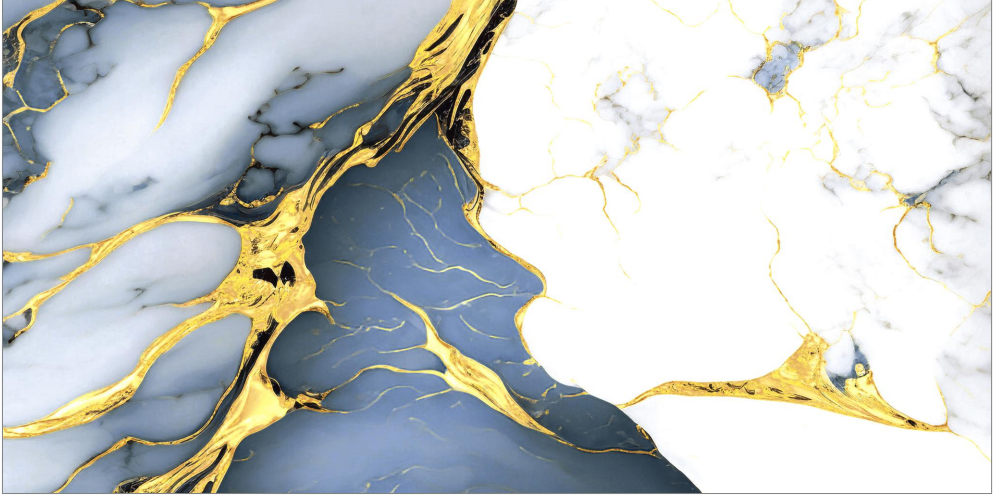

## ELINA SHINE AQUA

**Glossy** Finish

Random

**PGVT**

**600x**  
**1200mm**

**BLISS BLUE**

**Glossy** Finish

Random