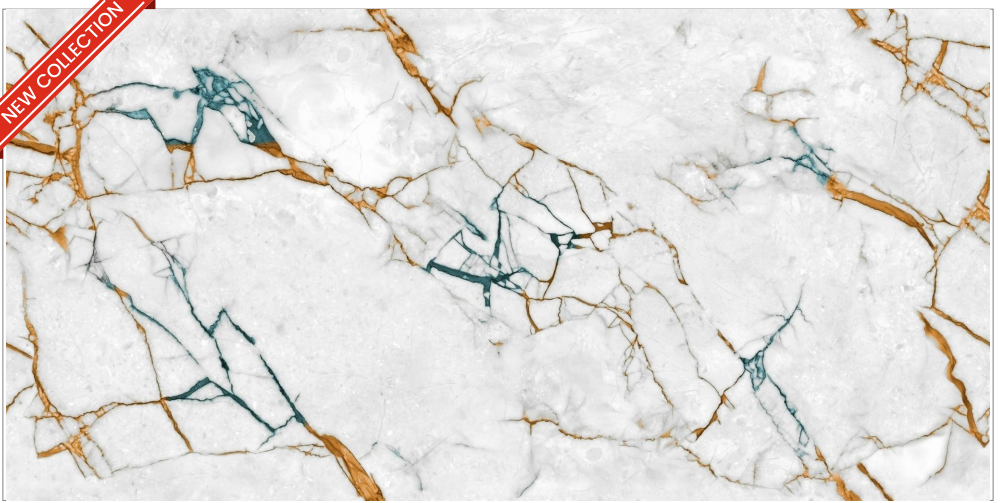

# ALPINE GOLD

**Glossy** Finish

Endless

**PGVT**

**600x**  
**1200mm**

**LUXE GOLD**

**Glossy** Finish

Endless