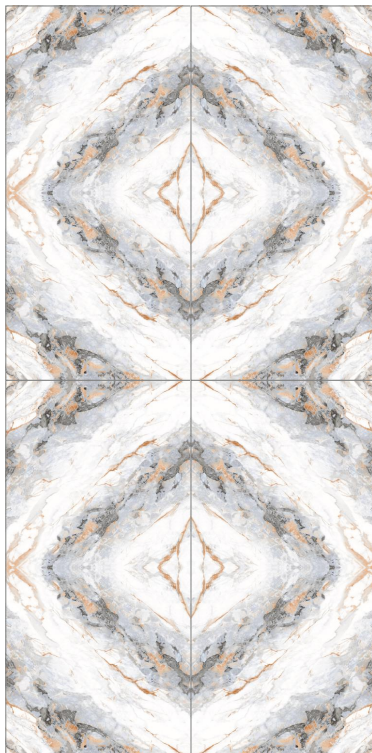

BURNET LAVA

Glossy Finish

Bookmatch