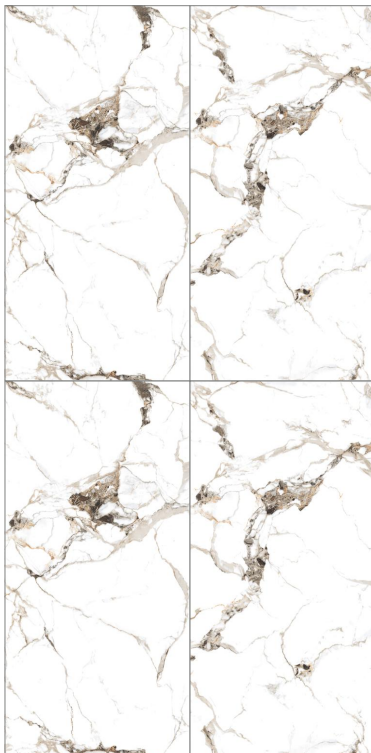

SIBERIAN WHITE