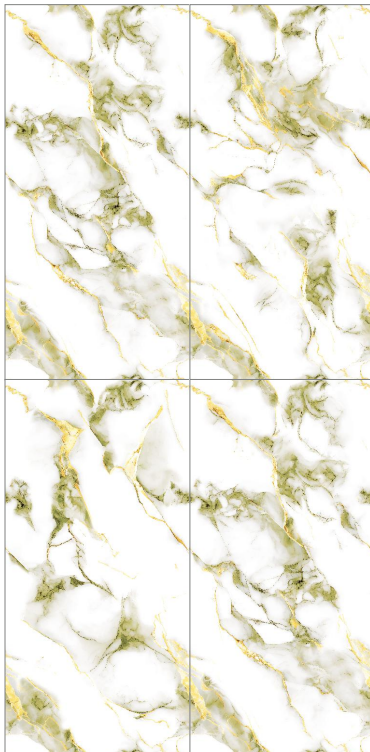

**ZARA GREEN**

**Glossy** Finish

Endless

**PGVT**

**600x**  
**1200mm**

**ZARA BLUE**

**Glossy** Finish

Endless