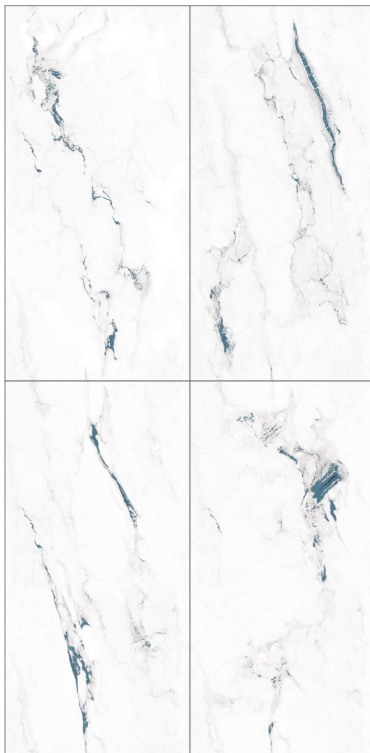

# OLIVE MUSTANG

**Glossy** Finish

Random

**PGVT**

**600x**  
1200mm

**DAZZLE REY**

**Glossy** Finish

Endless