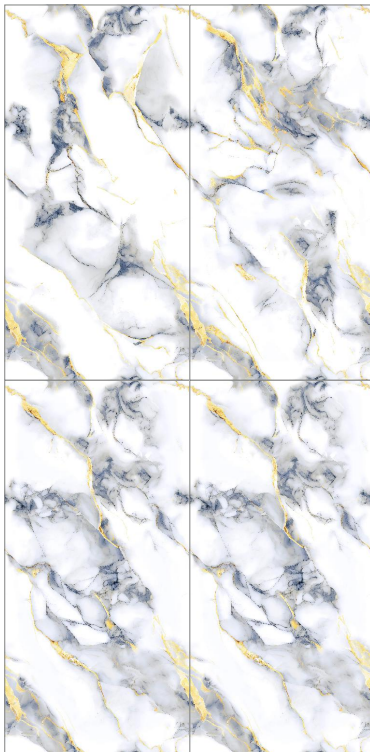

**ZARA GREEN**

**Glossy** Finish

Endless

**PGVT**

**600x**  
**1200mm**

**ZARA BLUE**

**Glossy** Finish

Endless