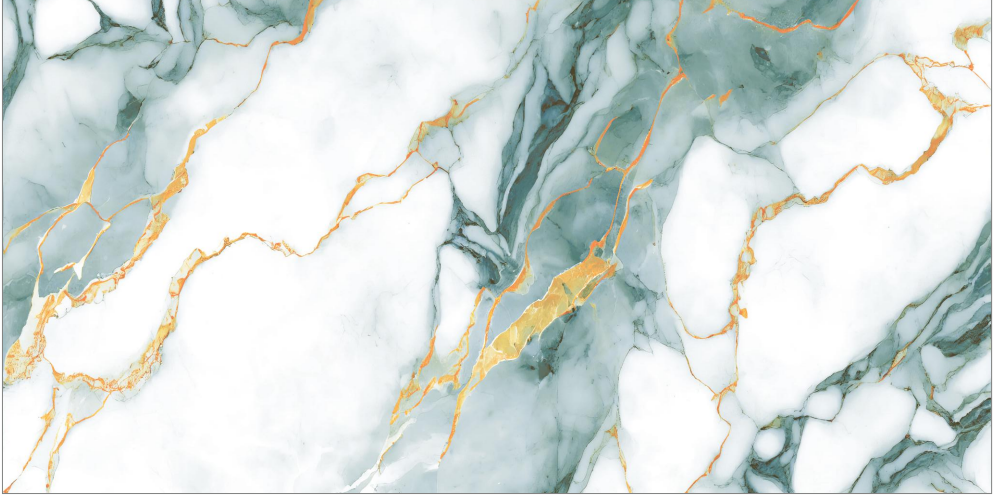

PGVT

600x
1200mm