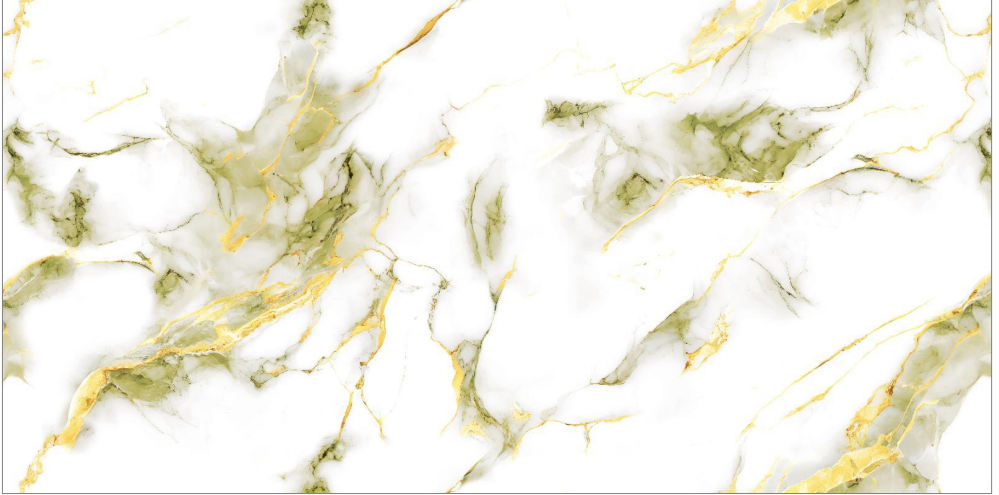

**ZARA GREEN**

**Glossy** Finish

Endless

**PGVT**

**600x**  
**1200mm**

**ZARA BLUE**

**Glossy** Finish

Endless