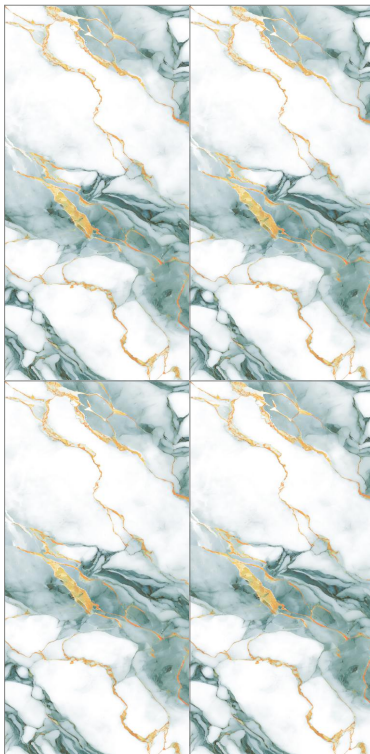

PGVT

600x
1200mm

BLISS AQUA

Glossy Finish

Endless