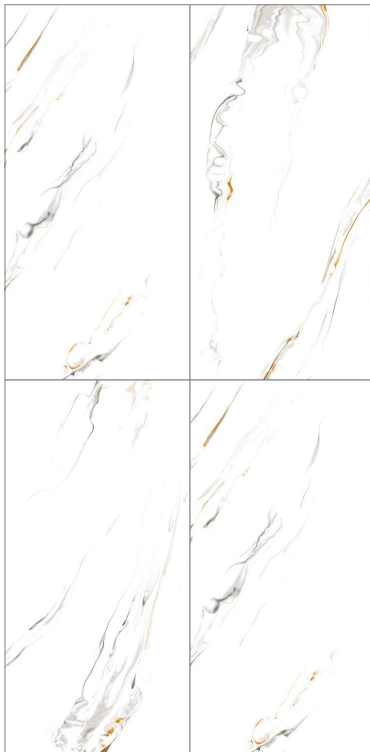

TEXAS MULTI