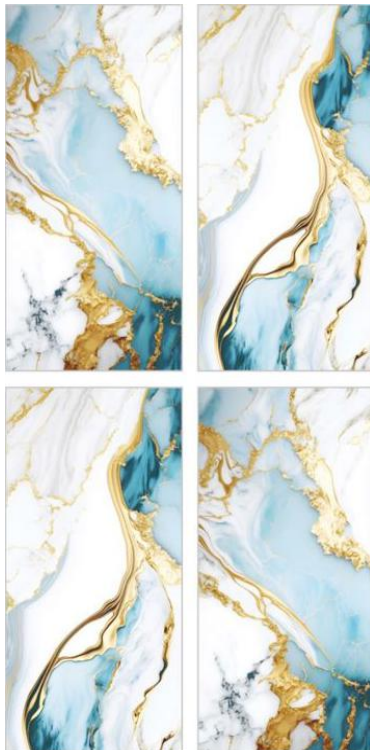

**ZARA GREEN**

**Glossy** Finish

Endless

**PGVT**

**600x**  
**1200mm**

**ZARA BLUE**

**Glossy** Finish

Endless

## ZARA BLUE

**PGVT**

**600x**  
**1200mm**

## ELINA SHINE AQUA

**Glossy** Finish

Random

**PGVT**

**600x**  
**1200mm**

**BLISS BLUE**

**Glossy** Finish

Random