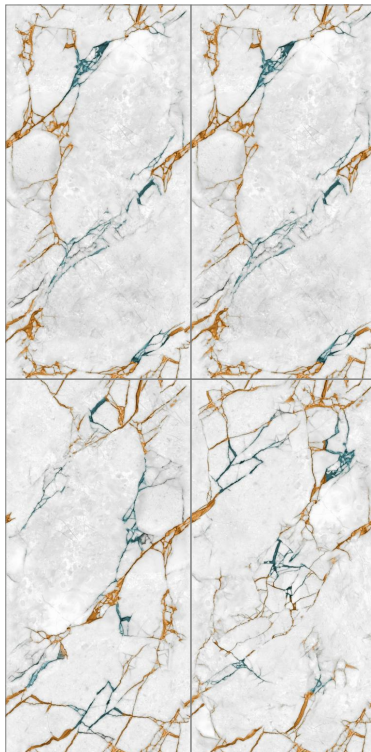

# ALPINE GOLD

**Glossy** Finish

Endless

**PGVT**

**600x**  
**1200mm**

**LUXE GOLD**

**Glossy** Finish

Endless