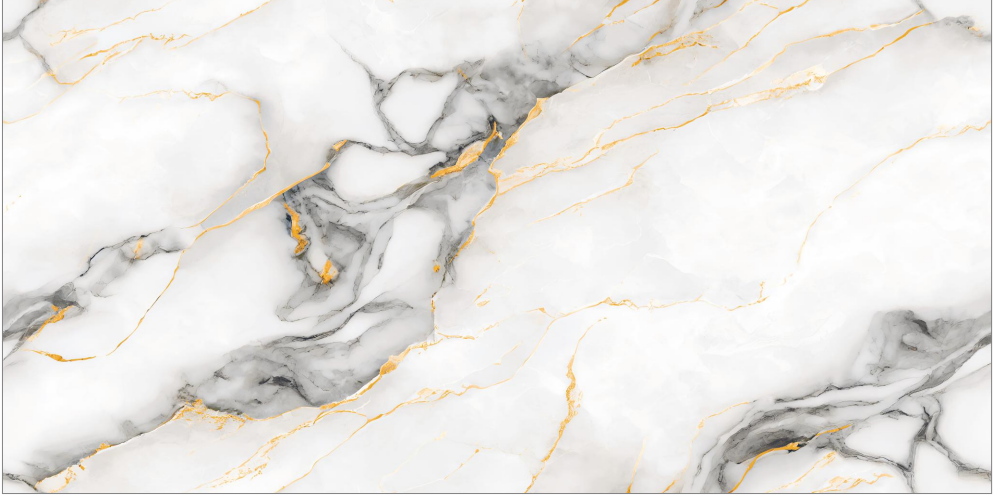

# ARTIC AQUA

**Glossy** Finish

Endless

**PGVT**

**600x**  
**1200mm**

**ROFF GOLD**

**Glossy** Finish

Endless