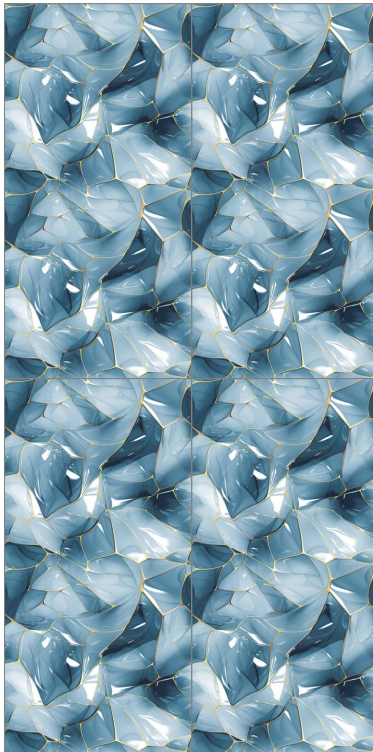

PGVT

600x
1200mm

PRISM AQUA

Glossy Finish

Endless