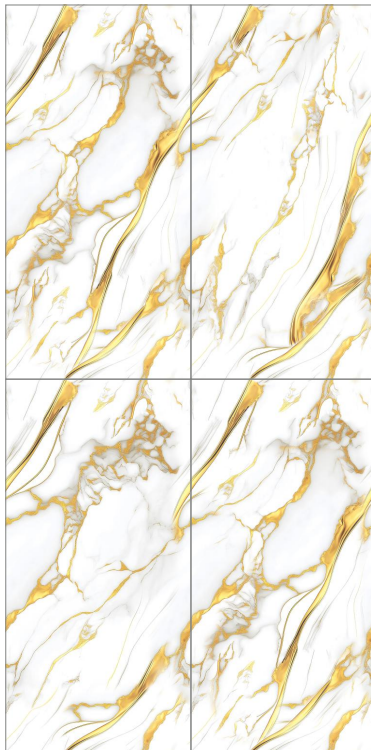

ALPINE GOLD