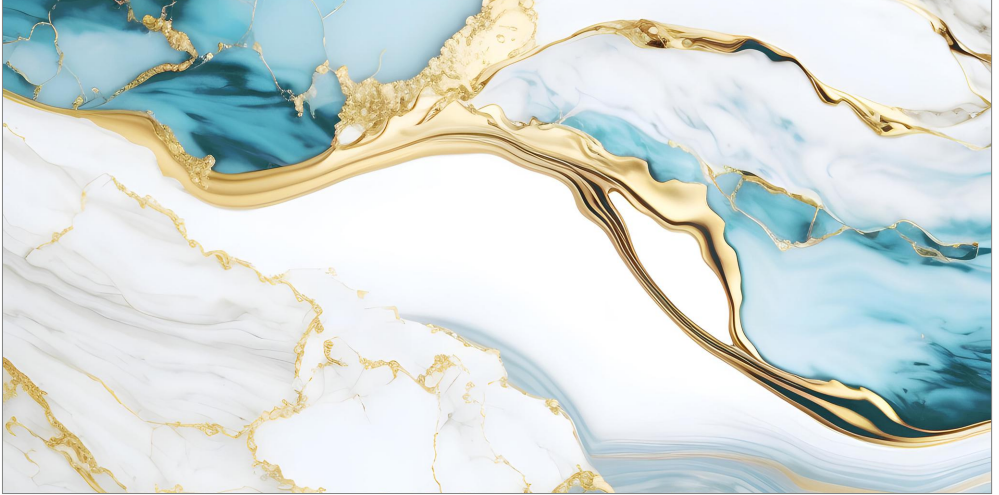

PGVT

600x
1200mm