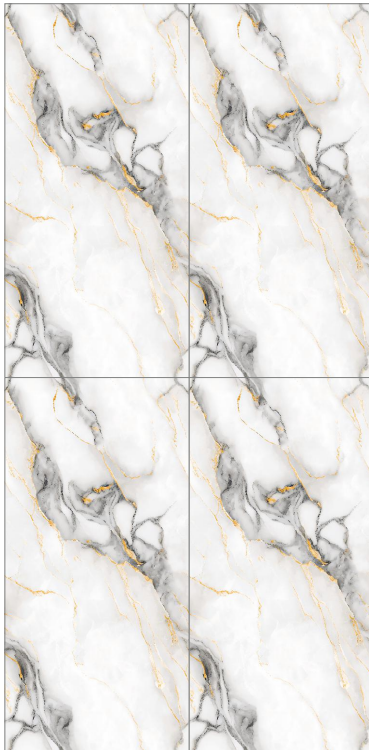

# ARTIC AQUA

**Glossy** Finish

Endless

**PGVT**

**600x**  
**1200mm**

**ROFF GOLD**

**Glossy** Finish

Endless