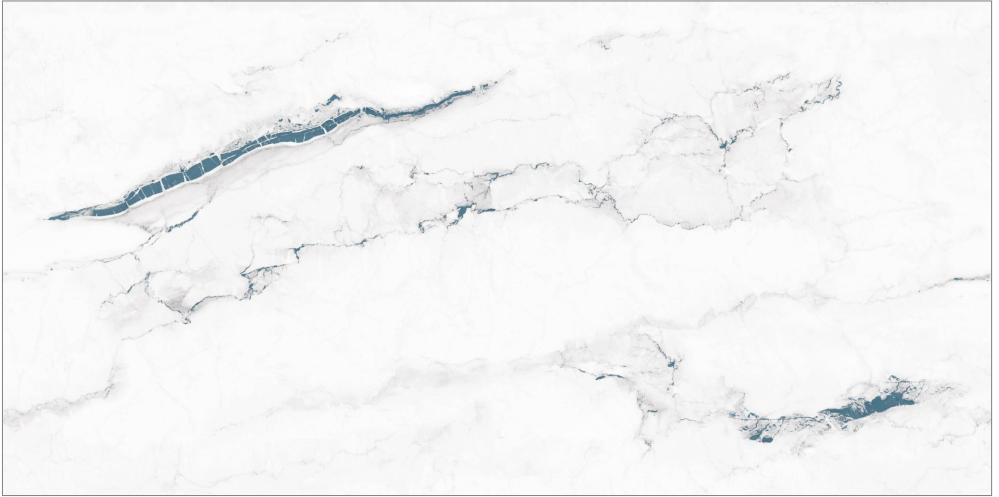

# OLIVE MUSTANG

**Glossy** Finish

Random

**PGVT**

**600x**  
1200mm

**DAZZLE REY**

**Glossy** Finish

Endless