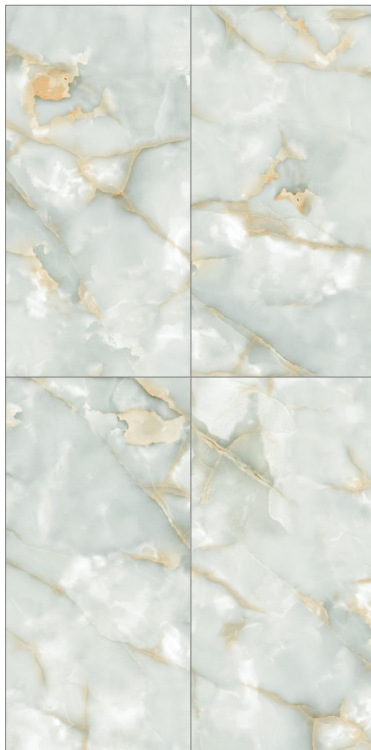

PICASSO YELLOW