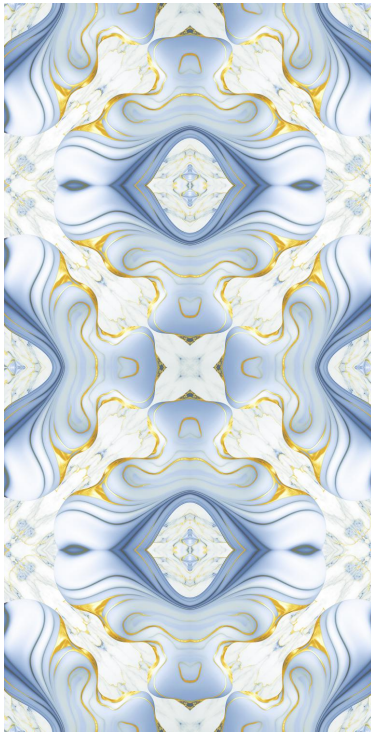

Glossy Finish

Bookmatch