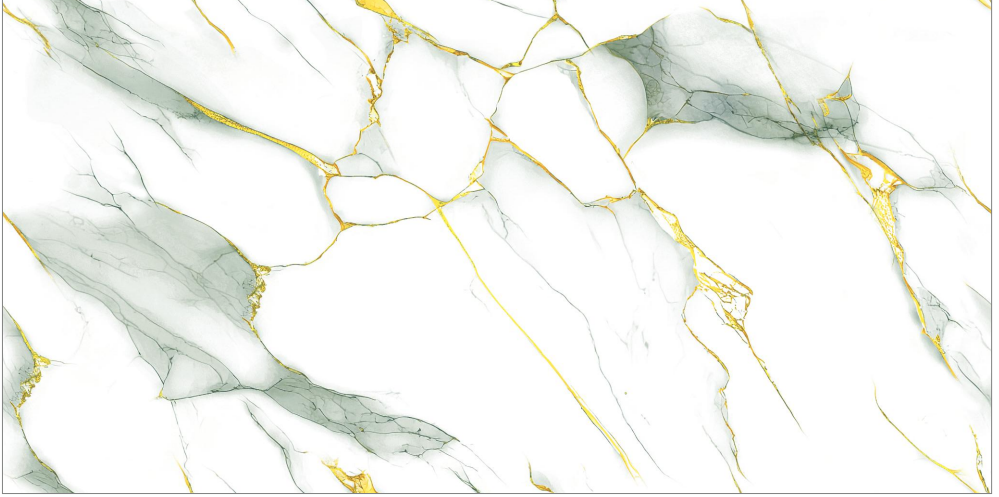

PGVT

600x
1200mm