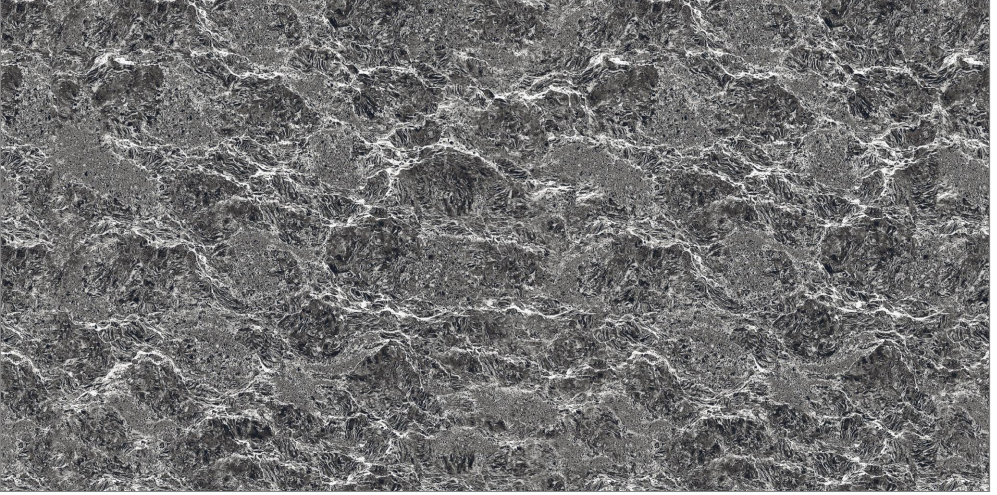

PGVT

600x
1200mm