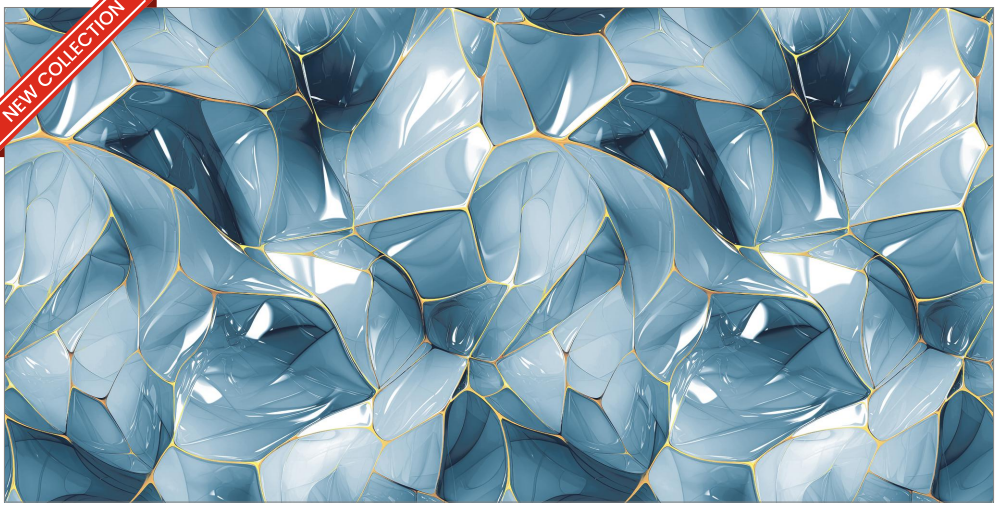

PGVT

600x
1200mm