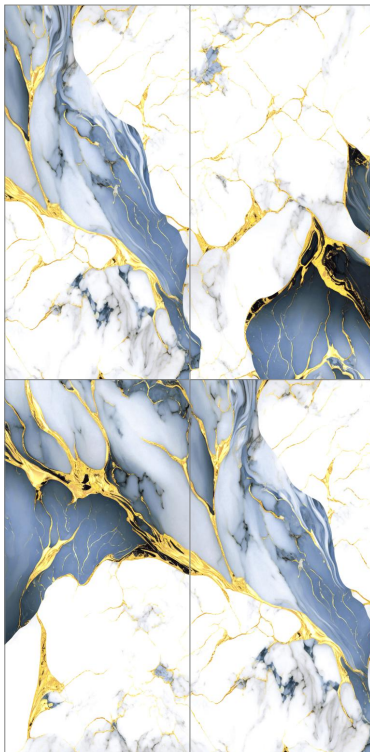

## ELINA SHINE AQUA

**Glossy** Finish

Random

**PGVT**

**600x**  
**1200mm**

**BLISS BLUE**

**Glossy** Finish

Random